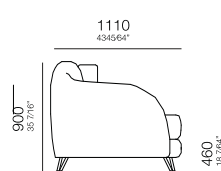

Poltrona Ass. 900mm C/ 2BR
1400x940x880mm

Banqueta canto
1800x940x460mm

Poltrona Ass. 700mm C/ 2BR
1210x940x880mm

Banqueta central
1200x940x460mm

Puff

Puff
800x600x460mm

—
L U X

L U X

—
M O R E

MORE

Chaise retratil
Ass. 1100mm S/BR
1130x1200x860mm

Chaise retratil
Ass. 900mm C/ iBR S/ enfeite
1320x1200x860mm

Chaise retratil
Ass. 900mm S/BR
930x1200x860mm

Chaise retratil
Ass. 900mm C/ iBR enfeite
1140x1200x860mm

Chaise retratil
Ass. 1100mm C/ iBR enfeite
1340x1200x860mm

Chaise retratil
Ass. 900mm C/ iBR S/ enfeite
1120x1200x860mm

— S M I L E

S M I L E

SOFA 3 LUGARES
C/ 2 BR

Chaise 2 Lugares
C/ 1 BR

— H Ó R U S

H Ó R U S

Chaise com 1 braço
1330x1040x760

Chaise com 1 braço aberto
1330x1640x760

Poltrona com 2 braços
1510x1040x760

Módulo de 1300 sem braço
1300x1040x760

Módulo de 1100 sem braço
1100x1040x760

Canto 63 graus
1860x1120x760