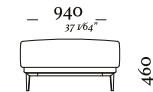

— 1300mm —
51 916"

— 970mm —
38 916"

Poltrona
1300 x 970 x 850mm

— 1100mm —
43 916"

— 1630mm —
64 184"

Chaise C/1 Br. Ass. 900
1100 x 1630 x 850

—
B E N N E

B E N N E

—
B U S T O

—
B U S T O

—
M O M A

— M O M A —

Sofá 4 lugares C/ 2BR
2900x940x880mm

Mod. Ass. 1200mm C/ 2BR
1450x940x880mm

Sofá 3 lugares C/ 2BR
2100x940x880mm

Mod. Ass. 1200mm S/ BR
1200x940x880mm

Poltrona Ass. 900mm C/ 2BR
1400x940x880mm

Banqueta canto
1800x940x460mm

Poltrona Ass. 700mm C/ 2BR
1210x940x880mm

Banqueta central
1200x940x460mm

Puff

Puff
800x600x460mm

—
L U X

L U X