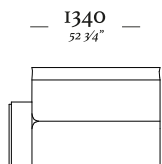

Poltrona Ass. 900mm C/ 2BR
1400x940x880mm

Banqueta canto
1800x940x460mm

Poltrona Ass. 700mm C/ 2BR
1210x940x880mm

Banqueta central
1200x940x460mm

Puff

Puff
800x600x460mm

—
L U X

L U X

—
M O R E

MORE

Chaise retratil
Ass. 1100mm S/BR
1130x1200x860mm

Chaise retratil
Ass. 900mm C/ iBR S/ enfeite
1320x1200x860mm

Chaise retratil
Ass. 900mm S/BR
930x1200x860mm

Chaise retratil
Ass. 900mm C/ iBR enfeite
1140x1200x860mm