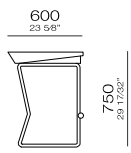

Balcão 2 portas
1381 x 450 x 758 mm

— P L O T

— P L O T

—
C L A S S

—
B O N E

— BUTTERFLY

BUTTERFLY

C R O N O S

— C R O N O S

— 2200mm —
86 39 84"

— 2500mm —
98 27 84"

— 2800mm —
110 15 84"

— 3000mm —
118 7 84"

— 1200mm —
47 14"

— 750mm —
29 17 3/4"

— 1200mm —
47 14"

— 750mm —
29 17 3/4"

— 1200mm —
47 14"

— 750mm —
29 17 3/4"

— 1200mm —
47 14"

— 750mm —
29 17 3/4"

—
H A W K

—
H A W K

—2500mm—
98 27/64"