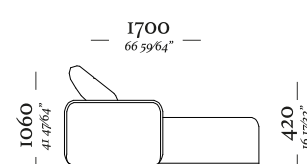

—
M O R E

MORE

Chaise retratil
Ass. 1100mm S/BR
1130x1200x860mm

Chaise retratil
Ass. 900mm C/ iBR S/ enfeite
1320x1200x860mm

Chaise retratil
Ass. 900mm S/BR
930x1200x860mm

Chaise retratil
Ass. 900mm C/ iBR enfeite
1140x1200x860mm