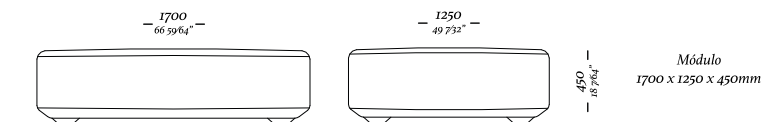

Módulo
1700 x 1250 x 450mm