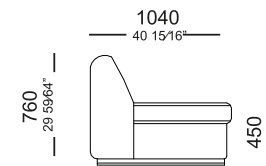

Módulo de 1300 sem braço
1300x1040x760