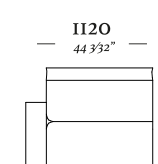

Chaise retratil
Ass. 1100mm C/ iBR enfeite
1340x1200x860mm