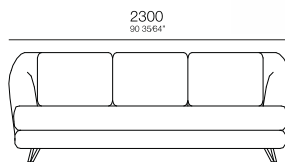

—
M O R E

MORE

Chaise retratil
Ass. 1100mm S/BR
1130x1200x860mm

Chaise retratil
Ass. 900mm C/ iBR S/ enfeite
1320x1200x860mm

Chaise retratil
Ass. 900mm S/BR
930x1200x860mm

Chaise retratil
Ass. 900mm C/ iBR enfeite
1140x1200x860mm

Chaise retratil
Ass. 1100mm C/ iBR enfeite
1340x1200x860mm

Chaise retratil
Ass. 900mm C/ iBR S/ enfeite
1120x1200x860mm

— S M I L E

S M I L E

SOFA 3 LUGARES
C/ 2 BR

Chaise 2 Lugares
C/ 1 BR

— H Ó R U S

H Ó R U S