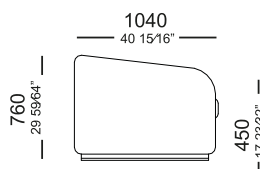

Poltrona com 2 braços
1510x1040x760