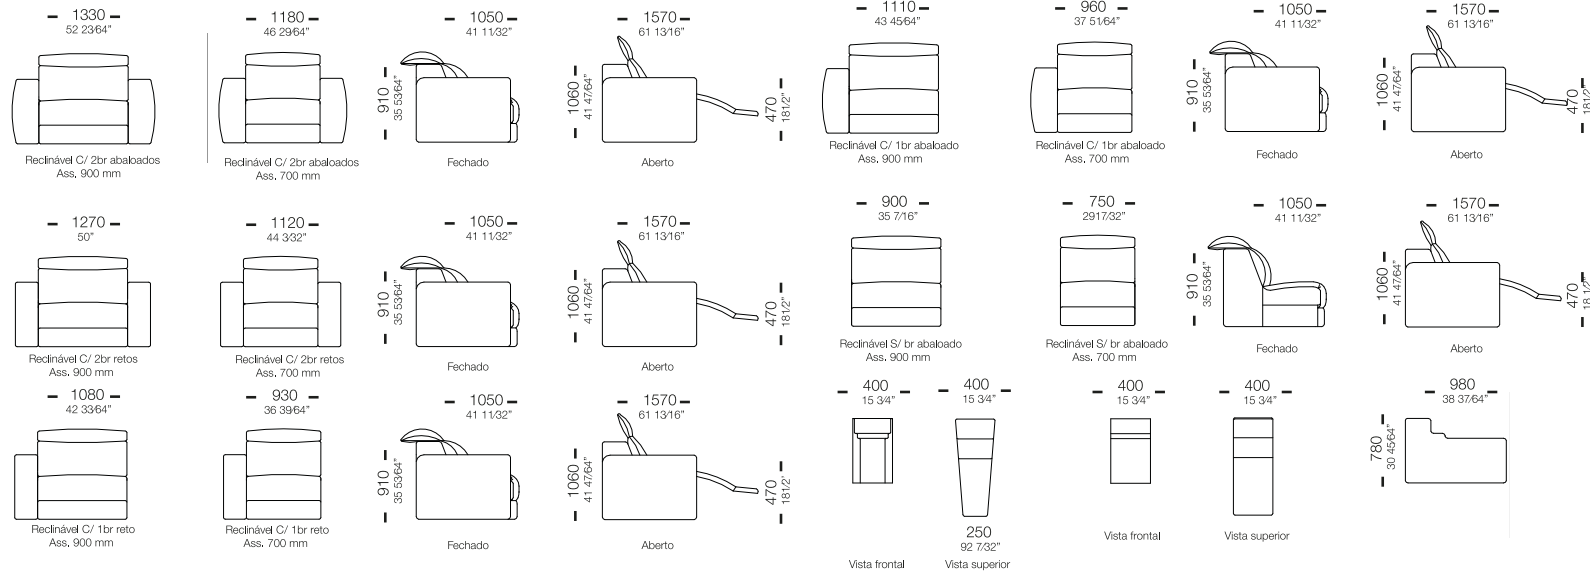

L U X

FORMAS
SIMPLES
DE DIZER.