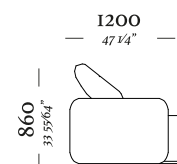

Poltrona Ass. 900mm C/ 2BR
1400x940x880mm

Banqueta canto
1800x940x460mm

Poltrona Ass. 700mm C/ 2BR
1210x940x880mm

Banqueta central
1200x940x460mm

Puff

Puff
800x600x460mm

—
L U X

L U X

—
M O R E

MORE

Chaise retratil
Ass. 1100mm S/BR
1130x1200x860mm

Chaise retratil
Ass. 900mm C/ iBR S/ enfeite
1320x1200x860mm

Chaise retratil
Ass. 900mm S/BR
930x1200x860mm

Chaise retratil
Ass. 900mm C/ iBR enfeite
1140x1200x860mm

Chaise retratil
Ass. 1100mm C/ iBR enfeite
1340x1200x860mm

Chaise retratil
Ass. 900mm C/ iBR S/ enfeite
1120x1200x860mm

— S M I L E

S M I L E

SOFA 3 LUGARES
C/ 2 BR

Chaise 2 Lugares
C/ 1 BR

— H Ó R U S

H Ó R U S