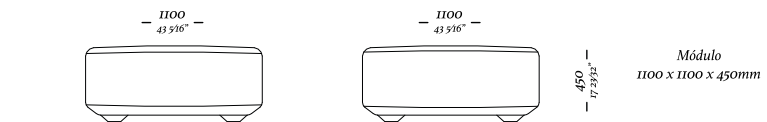

Mod s/ br Assento 1100mm
1100 x 930 x 860mm

Braço central
310 x 900 x 720mm

CONNECT

CONNECT

CONNECT

CONNECT

Módulo
2050 x 1100 x 450mm

Módulo
1700 x 1100 x 450mm