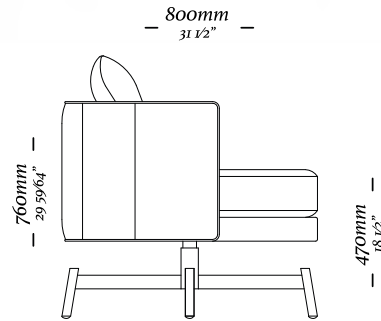

Mod s/ br Assento 1100mm
1100 x 930 x 860mm

Braço central
310 x 900 x 720mm

CONNECT

CONNECT

CONNECT

CONNECT

Módulo
2050 x 1100 x 450mm

Módulo
1700 x 1100 x 450mm

Chaise Longue 900mm c/ 1 br
1100x1580x840mm

Chaise Longue 100mm c/ 1 br
1300x1580x840mm

Banqueta 900x900mm
960x960x440mm

Banqueta 1800x1000mm
1860x1060x440mm

Banqueta 900x600mm
960x660x440mm

Banqueta 100x600mm
1160x660x440mm

655
— 25 25/32" —

610
— 24 1/64" —

—
A R O S

—
A R O S

—
B E L L A

—
B E L L A

Poltrona
790x750x 710 mm

Banqueta
730x420x410 mm

A R U M Ã

—
A R U M Á

— 900mm —
35 7/16"

— 860mm —
33 5/64"

— 800mm —
31 1/2"

— 450mm —
17 23/32"

—
M U L E

M U L E