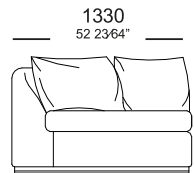

Poltrona Ass. 900mm C/ 2BR
1400x940x880mm

Banqueta canto
1800x940x460mm

Poltrona Ass. 700mm C/ 2BR
1210x940x880mm

Banqueta central
1200x940x460mm

Puff

Puff
800x600x460mm

—
L U X

L U X

—
M O R E

MORE

Chaise retratil
Ass. 1100mm S/BR
1130x1200x860mm

Chaise retratil
Ass. 900mm C/ iBR S/ enfeite
1320x1200x860mm

Chaise retratil
Ass. 900mm S/BR
930x1200x860mm

Chaise retratil
Ass. 900mm C/ iBR enfeite
1140x1200x860mm

Chaise retratil
Ass. 1100mm C/ iBR enfeite
1340x1200x860mm

Chaise retratil
Ass. 900mm C/ iBR S/ enfeite
1120x1200x860mm

— S M I L E

S M I L E

SOFA 3 LUGARES
C/ 2 BR

Chaise 2 Lugares
C/ 1 BR

— H Ó R U S

H Ó R U S

Chaise com 1 braço
1330x1040x760

Chaise com 1 braço aberto
1330x1640x760

Poltrona com 2 braços
1510x1040x760

Módulo de 1300 sem braço
1300x1040x760

Módulo de 1100 sem braço
1100x1040x760

Canto 63 graus
1860x1120x760