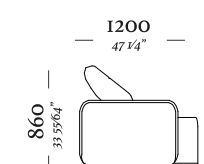

—
M O R E

MORE

Chaise retratil
Ass. 1100mm S/BR
1130x1200x860mm

Chaise retratil
Ass. 900mm C/ iBR S/ enfeite
1320x1200x860mm

Chaise retratil
Ass. 900mm S/BR
930x1200x860mm

Chaise retratil
Ass. 900mm C/ iBR enfeite
1140x1200x860mm

Chaise retratil
Ass. 1100mm C/ iBR enfeite
1340x1200x860mm

Chaise retratil
Ass. 900mm C/ iBR S/ enfeite
1120x1200x860mm

— S M I L E

S M I L E

SOFA 3 LUGARES
C/ 2 BR

Chaise 2 Lugares
C/ 1 BR

— H Ó R U S

H Ó R U S