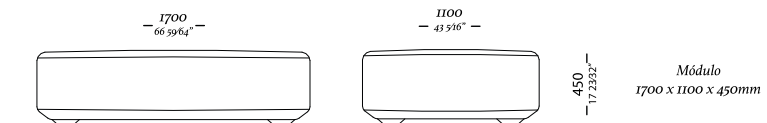

Mod s/ br Assento 1100mm
1100 x 930 x 860mm

Braço central
310 x 900 x 720mm

CONNECT

CONNECT

CONNECT

CONNECT

Módulo
2050 x 1100 x 450mm

Módulo
1700 x 1100 x 450mm