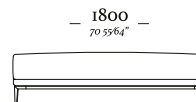

Banqueta canto
1800x940x460mm