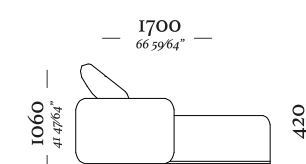

Chaise retratil
Ass. 900mm C/ iBR S/ enfeite
1120x1200x860mm