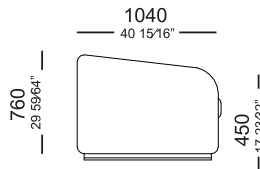

—
M O R E

MORE

Chaise retratil
Ass. 1100mm S/BR
1130x1200x860mm

Chaise retratil
Ass. 900mm C/ iBR S/ enfeite
1320x1200x860mm

Chaise retratil
Ass. 900mm S/BR
930x1200x860mm

Chaise retratil
Ass. 900mm C/ iBR enfeite
1140x1200x860mm

Chaise retratil
Ass. 1100mm C/ iBR enfeite
1340x1200x860mm

Chaise retratil
Ass. 900mm C/ iBR S/ enfeite
1120x1200x860mm

— S M I L E

S M I L E

SOFA 3 LUGARES
C/ 2 BR

Chaise 2 Lugares
C/ 1 BR

— H Ó R U S

H Ó R U S