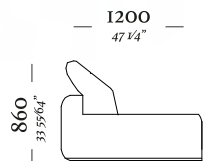

Poltrona Ass. 900mm C/ 2BR
1400x940x880mm

Banqueta canto
1800x940x460mm

Poltrona Ass. 700mm C/ 2BR
1210x940x880mm

Banqueta central
1200x940x460mm

Puff

Puff
800x600x460mm

—
L U X

L U X

FORMAS
SIMPLES
DE DIZER.

—
FINE

— F I N E

—
L O U

LOU

Poltrona
C/ 2 BR

Sofá 2 lugares
C/ 2 BR

Sofá 3 lugares
C/ 2 BR

—
M O R E

MORE

Chaise retratil
Ass. 1100mm S/BR
1130x1200x860mm

Chaise retratil
Ass. 900mm C/ iBR S/ enfeite
1320x1200x860mm

Chaise retratil
Ass. 900mm S/BR
930x1200x860mm

Chaise retratil
Ass. 900mm C/ iBR enfeite
1140x1200x860mm