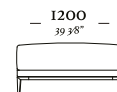

— 970mm —
38 916"

Mod. C/1 Br. Ass. 900mm
1100 x 970 x 850mm

— 1100mm —
51 916"

— 940mm —
37 184"

Mod. S/Br. Ass. 1100mm
1100 x 940 x 850mm

— 1300mm —
51 916"

— 970mm —
38 916"

Mod. C/1 Br. Ass. 1100mm
1300 x 970 x 850mm

— 1300mm —
51 916"

— 970mm —
38 916"

Poltrona
1300 x 970 x 850mm

— 1100mm —
43 916"

— 1630mm —
64 184"

Chaise C/1 Br. Ass. 900
1100 x 1630 x 850

—
B E N N E

B E N N E

—
B U S T O

—
B U S T O

—
M O M A

— M O M A —

Sofá 4 lugares C/ 2BR
2900x940x880mm

Mod. Ass. 1200mm C/ 2BR
1450x940x880mm

Sofá 3 lugares C/ 2BR
2100x940x880mm

Mod. Ass. 1200mm S/ BR
1200x940x880mm

Poltrona Ass. 900mm C/ 2BR
1400x940x880mm

Banqueta canto
1800x940x460mm

Poltrona Ass. 700mm C/ 2BR
1210x940x880mm

Banqueta central
1200x940x460mm

Puff

Puff
800x600x460mm

—
L U X

L U X