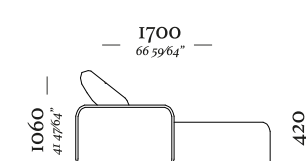

—
M O R E

MORE

Chaise retratil
Ass. 1100mm S/BR
1130x1200x860mm

Chaise retratil
Ass. 900mm C/ iBR S/ enfeite
1320x1200x860mm

Chaise retratil
Ass. 900mm S/BR
930x1200x860mm

Chaise retratil
Ass. 900mm C/ iBR enfeite
1140x1200x860mm