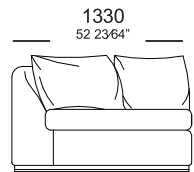

Poltrona Ass. 900mm C/ 2BR
1400x940x880mm

Banqueta canto
1800x940x460mm

Poltrona Ass. 700mm C/ 2BR
1210x940x880mm

Banqueta central
1200x940x460mm

Puff

Puff
800x600x460mm

—
L U X

L U X

—
M O R E

MORE

Chaise retratil
Ass. 1100mm S/BR
1130x1200x860mm

Chaise retratil
Ass. 900mm C/ iBR S/ enfeite
1320x1200x860mm

Chaise retratil
Ass. 900mm S/BR
930x1200x860mm

Chaise retratil
Ass. 900mm C/ iBR enfeite
1140x1200x860mm

Chaise retratil
Ass. 1100mm C/ iBR enfeite
1340x1200x860mm

Chaise retratil
Ass. 900mm C/ iBR S/ enfeite
1120x1200x860mm

— S M I L E

S M I L E

SOFA 3 LUGARES
C/ 2 BR

Chaise 2 Lugares
C/ 1 BR

— H Ó R U S

H Ó R U S

Chaise com 1 braço
1330x1040x760

Chaise com 1 braço aberto
1330x1640x760

Poltrona com 2 braços
1510x1040x760

Módulo de 1300 sem braço
1300x1040x760

Módulo de 1100 sem braço
1100x1040x760

Canto 63 graus
1860x1120x760