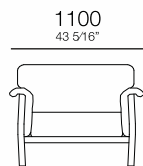

Poltrona Ass. 900mm C/ 2BR
1400x940x880mm

Banqueta canto
1800x940x460mm

Poltrona Ass. 700mm C/ 2BR
1210x940x880mm

Banqueta central
1200x940x460mm

Puff

Puff
800x600x460mm

—
L U X

L U X

FORMAS
SIMPLES
DE DIZER.

—
FINE

— F I N E

—
L O U

LOU

Poltrona
C/ 2 BR

Sofá 2 lugares
C/ 2 BR

Sofá 3 lugares
C/ 2 BR

—
M O R E

MORE

Chaise retratil
Ass. 1100mm S/BR
1130x1200x860mm

Chaise retratil
Ass. 900mm C/ iBR S/ enfeite
1320x1200x860mm

Chaise retratil
Ass. 900mm S/BR
930x1200x860mm

Chaise retratil
Ass. 900mm C/ iBR enfeite
1140x1200x860mm