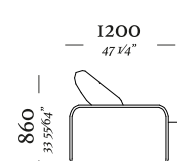

Poltrona Ass. 900mm C/ 2BR
1400x940x880mm

Banqueta canto
1800x940x460mm

Poltrona Ass. 700mm C/ 2BR
1210x940x880mm

Banqueta central
1200x940x460mm

Puff

Puff
800x600x460mm

—
L U X

L U X

—
M O R E

MORE

Chaise retratil
Ass. 1100mm S/BR
1130x1200x860mm

Chaise retratil
Ass. 900mm C/ iBR S/ enfeite
1320x1200x860mm

Chaise retratil
Ass. 900mm S/BR
930x1200x860mm

Chaise retratil
Ass. 900mm C/ iBR enfeite
1140x1200x860mm

Chaise retratil
Ass. 1100mm C/ iBR enfeite
1340x1200x860mm

Chaise retratil
Ass. 900mm C/ iBR S/ enfeite
1120x1200x860mm

— S M I L E

S M I L E

SOFA 3 LUGARES
C/ 2 BR

Chaise 2 Lugares
C/ 1 BR

— H Ó R U S

H Ó R U S