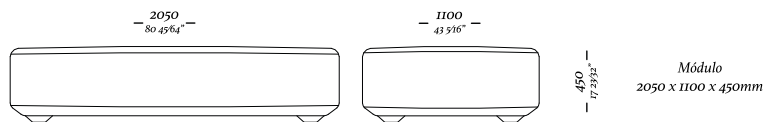

Mod s/ br Assento 1100mm
1100 x 930 x 860mm

Braço central
310 x 900 x 720mm

CONNECT

CONNECT

CONNECT

CONNECT

Módulo
2050 x 1100 x 450mm

Módulo
1700 x 1100 x 450mm