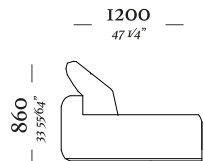

Poltrona Ass. 900mm C/ 2BR
1400x940x880mm

Banqueta canto
1800x940x460mm

Poltrona Ass. 700mm C/ 2BR
1210x940x880mm

Banqueta central
1200x940x460mm

Puff

Puff
800x600x460mm

—
L U X

L U X

—
M O R E

MORE

Chaise retratil
Ass. 1100mm S/BR
1130x1200x860mm

Chaise retratil
Ass. 900mm C/ iBR S/ enfeite
1320x1200x860mm

Chaise retratil
Ass. 900mm S/BR
930x1200x860mm

Chaise retratil
Ass. 900mm C/ iBR enfeite
1140x1200x860mm