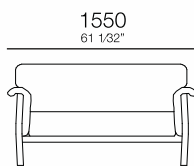

— 970mm —
38 916"

Mod. C/1 Br. Ass. 900mm
1100 x 970 x 850mm

— 1100mm —
51 916"

— 940mm —
37 184"

Mod. S/Br. Ass. 1100mm
1100 x 940 x 850mm

— 1300mm —
51 916"

— 970mm —
38 916"

Mod. C/1 Br. Ass. 1100mm
1300 x 970 x 850mm

Poltrona Ass. 900mm C/ 2BR
1400x940x880mm

Banqueta canto
1800x940x460mm

Poltrona Ass. 700mm C/ 2BR
1210x940x880mm

Banqueta central
1200x940x460mm

Puff

Puff
800x600x460mm

—
L U X

L U X

FORMAS
SIMPLES
DE DIZER.

—
FINE

— F I N E

—
L O U

LOU

Poltrona
C/ 2 BR

Sofá 2 lugares
C/ 2 BR

Sofá 3 lugares
C/ 2 BR

—
M O R E

MORE

Chaise retratil
Ass. 1100mm S/BR
1130x1200x860mm

Chaise retratil
Ass. 900mm C/ iBR S/ enfeite
1320x1200x860mm

Chaise retratil
Ass. 900mm S/BR
930x1200x860mm

Chaise retratil
Ass. 900mm C/ iBR enfeite
1140x1200x860mm