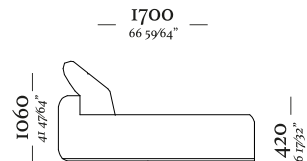

—
M O R E

MORE

Chaise retratil
Ass. 1100mm S/BR
1130x1200x860mm

Chaise retratil
Ass. 900mm C/ iBR S/ enfeite
1320x1200x860mm

Chaise retratil
Ass. 900mm S/BR
930x1200x860mm

Chaise retratil
Ass. 900mm C/ iBR enfeite
1140x1200x860mm