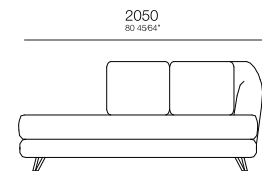

—
M O R E

MORE

Chaise retratil
Ass. 1100mm S/BR
1130x1200x860mm

Chaise retratil
Ass. 900mm C/ iBR S/ enfeite
1320x1200x860mm

Chaise retratil
Ass. 900mm S/BR
930x1200x860mm

Chaise retratil
Ass. 900mm C/ iBR enfeite
1140x1200x860mm

Chaise retratil
Ass. 1100mm C/ iBR enfeite
1340x1200x860mm

Chaise retratil
Ass. 900mm C/ iBR S/ enfeite
1120x1200x860mm

— S M I L E

S M I L E

SOFA 3 LUGARES
C/ 2 BR

Chaise 2 Lugares
C/ 1 BR

— H Ó R U S

H Ó R U S