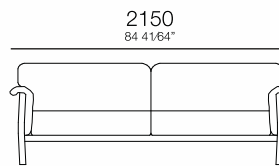

Poltrona Ass. 900mm C/ 2BR
1400x940x880mm

Banqueta canto
1800x940x460mm

Poltrona Ass. 700mm C/ 2BR
1210x940x880mm

Banqueta central
1200x940x460mm

Puff

Puff
800x600x460mm

—
L U X

L U X

FORMAS
SIMPLES
DE DIZER.

—
FINE

— F I N E

—
L O U

LOU

Poltrona
C/ 2 BR

Sofá 2 lugares
C/ 2 BR

Sofá 3 lugares
C/ 2 BR

—
M O R E

MORE

Chaise retratil
Ass. 1100mm S/BR
1130x1200x860mm

Chaise retratil
Ass. 900mm C/ iBR S/ enfeite
1320x1200x860mm

Chaise retratil
Ass. 900mm S/BR
930x1200x860mm

Chaise retratil
Ass. 900mm C/ iBR enfeite
1140x1200x860mm