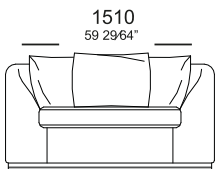

Poltrona Ass. 900mm C/ 2BR
1400x940x880mm

Banqueta canto
1800x940x460mm

Poltrona Ass. 700mm C/ 2BR
1210x940x880mm

Banqueta central
1200x940x460mm

Puff

Puff
800x600x460mm

—
L U X

L U X

—
M O R E

MORE

Chaise retratil
Ass. 1100mm S/BR
1130x1200x860mm

Chaise retratil
Ass. 900mm C/ iBR S/ enfeite
1320x1200x860mm

Chaise retratil
Ass. 900mm S/BR
930x1200x860mm

Chaise retratil
Ass. 900mm C/ iBR enfeite
1140x1200x860mm

Chaise retratil
Ass. 1100mm C/ iBR enfeite
1340x1200x860mm

Chaise retratil
Ass. 900mm C/ iBR S/ enfeite
1120x1200x860mm

— S M I L E

S M I L E

SOFA 3 LUGARES
C/ 2 BR

Chaise 2 Lugares
C/ 1 BR

— H Ó R U S

H Ó R U S

Chaise com 1 braço
1330x1040x760

Chaise com 1 braço aberto
1330x1640x760

Poltrona com 2 braços
1510x1040x760

Módulo de 1300 sem braço
1300x1040x760

Módulo de 1100 sem braço
1100x1040x760

Canto 63 graus
1860x1120x760