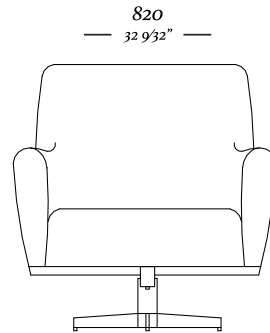

3760
820x840x870mm