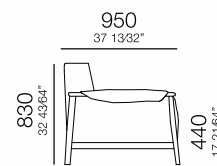

— 1300mm —
51 916"

— 970mm —
38 916"

Poltrona
1300 x 970 x 850mm

— 1100mm —
43 916"

— 1630mm —
64 184"

Chaise C/1 Br. Ass. 900
1100 x 1630 x 850

—
B E N N E

B E N N E

Poltrona Ass. 900mm C/ 2BR
1400x940x880mm

Banqueta canto
1800x940x460mm

Poltrona Ass. 700mm C/ 2BR
1210x940x880mm

Banqueta central
1200x940x460mm

Puff

Puff
800x600x460mm

—
L U X

L U X

FORMAS
SIMPLES
DE DIZER.

—
FINE

— F I N E

—
L O U

LOU

Poltrona
C/ 2 BR

Sofá 2 lugares
C/ 2 BR

Sofá 3 lugares
C/ 2 BR

—
M O R E

MORE

Chaise retratil
Ass. 1100mm S/BR
1130x1200x860mm

Chaise retratil
Ass. 900mm C/ iBR S/ enfeite
1320x1200x860mm

Chaise retratil
Ass. 900mm S/BR
930x1200x860mm

Chaise retratil
Ass. 900mm C/ iBR enfeite
1140x1200x860mm