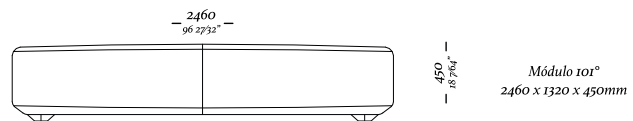

Módulo 101°
2460 x 1320 x 450mm