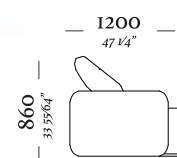

Poltrona Ass. 900mm C/ 2BR
1400x940x880mm

Banqueta canto
1800x940x460mm

Poltrona Ass. 700mm C/ 2BR
1210x940x880mm

Banqueta central
1200x940x460mm

Puff

Puff
800x600x460mm

—
L U X

L U X

FORMAS
SIMPLES
DE DIZER.

—
FINE

— F I N E

—
L O U

LOU

Poltrona
C/ 2 BR

Sofá 2 lugares
C/ 2 BR

Sofá 3 lugares
C/ 2 BR

—
M O R E

MORE

Chaise retratil
Ass. 1100mm S/BR
1130x1200x860mm

Chaise retratil
Ass. 900mm C/ iBR S/ enfeite
1320x1200x860mm

Chaise retratil
Ass. 900mm S/BR
930x1200x860mm

Chaise retratil
Ass. 900mm C/ iBR enfeite
1140x1200x860mm