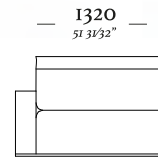

—
P A N T Ê

— 583mm —
22 61/64"

— 35mm —
1 3/8"

— 120mm —
4 7/8"

— 998mm —
39 19/64"

— 35mm —
1 3/8"

— 1010mm —
39 49/64"

— 569mm —
39 1/4"

Poltrona Ass. 900mm C/ 2BR
1400x940x880mm

Banqueta canto
1800x940x460mm

Poltrona Ass. 700mm C/ 2BR
1210x940x880mm

Banqueta central
1200x940x460mm

Puff

Puff
800x600x460mm

—
L U X

L U X

—
M O R E

MORE

Chaise retratil
Ass. 1100mm S/BR
1130x1200x860mm

Chaise retratil
Ass. 900mm C/ iBR S/ enfeite
1320x1200x860mm

Chaise retratil
Ass. 900mm S/BR
930x1200x860mm

Chaise retratil
Ass. 900mm C/ iBR enfeite
1140x1200x860mm