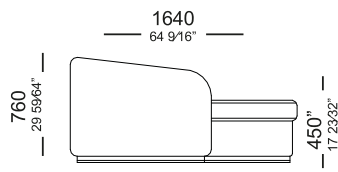

Chaise com 1 braço
1330x1040x760

Chaise com 1 braço aberto
1330x1640x760