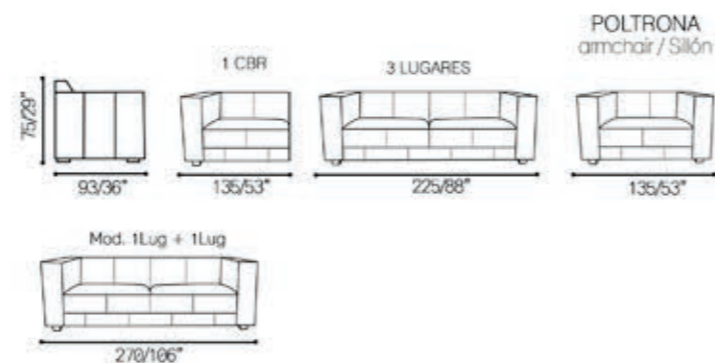

Prof. Assento: 58/22"
Alt. Assento: 46/18"
Braço: 24/9"