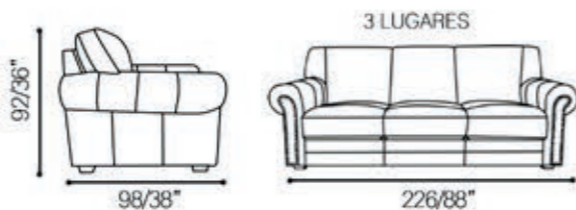

Maya 2033

Eliza 2027

Couro Ref.:17 002

Prof. Assento: 58/22"
Alt. Assento: 46/18"
Braço: 24/9"

Prof. Assento: 60/23"
Alt. Assento: 48/18"
Braço: 28/11"

Couro Ref.:20 002

Couro Ref.:17 003

2025 | Braço com taxas;
Arm with fees;
Armar con tarifas;