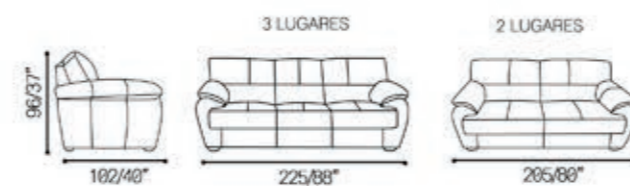

Maya 2033

Eliza 2027

Couro Ref.:17 002

Prof. Assento: 58/22"
Alt. Assento: 46/18"
Braço: 24/9"

Prof. Assento: 60/23"
Alt. Assento: 48/18"
Braço: 28/11"

Couro Ref.:20 002

Couro Ref.:17 003

2025 | Braço com taxas;
Arm with fees;
Armar con tarifas;