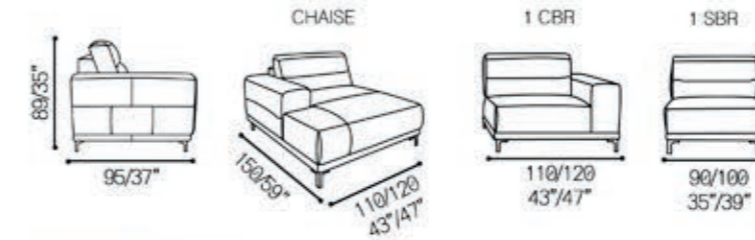

Prof. Assento: 56/22"
Prof. Assento Chaise: 110/43"
Alt. Assento: 46/18"
Braço: 20/7"