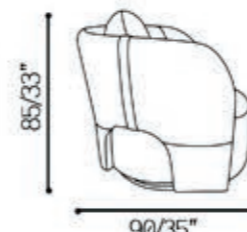

80/31"

Prof. Assento: 53/20"
Alt. Assento: 47/18"
Braço: 5/1"

Zarah

1021

FOR FERNANDO SÁ MOTTA

85/33"

90/35"

83/32"